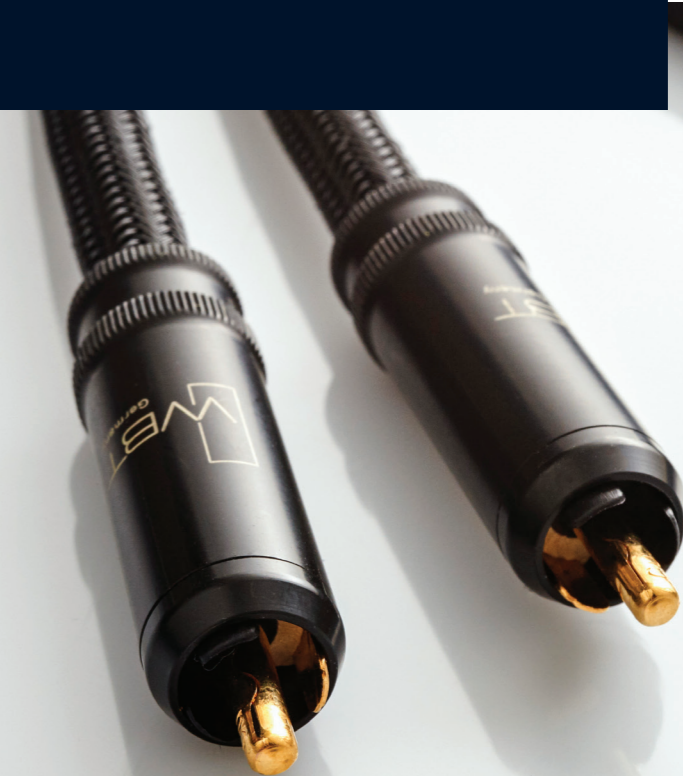

Loudspeaker

Available as

- Loudspeaker Single wired
- Interconnect
- Power

Interconnect

Power Shuko & IEC

The simple truth

Many claim design minimalism, but it's more than just a trendy badge. Our cables are designed without unnecessary details or materials; nothing is added or subtracted from the original signal. True function-led design.