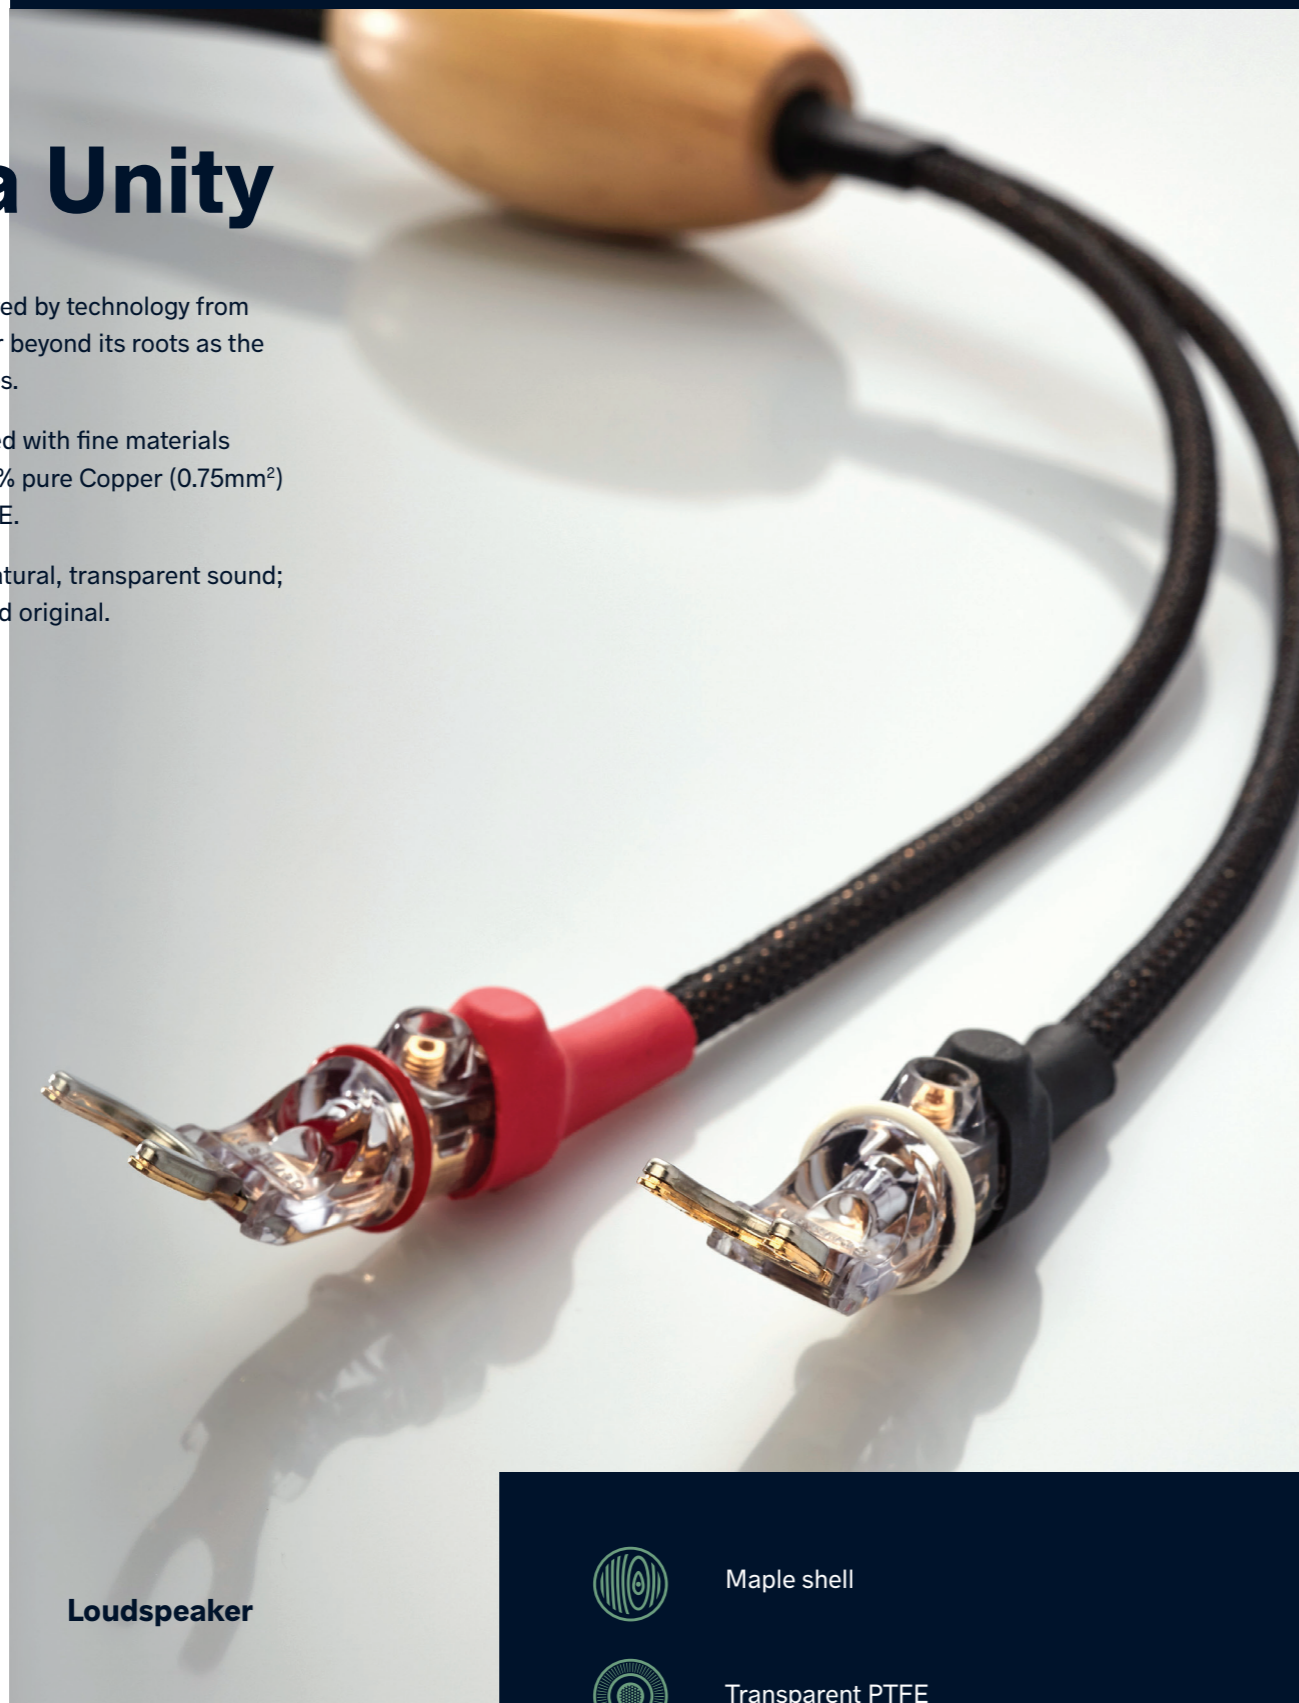

Available as

- Loudspeaker Bi-wired
- Loudspeaker Single wired
- Interconnect
- Power

Jorma Unity

Jorma Unity is powered by technology from Origo, elevating it far beyond its roots as the first production series.

The cables are crafted with fine materials including 99.999999% pure Copper (0.75mm²) and transparent PTFE.

Jorma Unity offers natural, transparent sound; it's the super-charged original.

Loudspeaker

Maple shell

Transparent PTFE

Fine Copper conductors