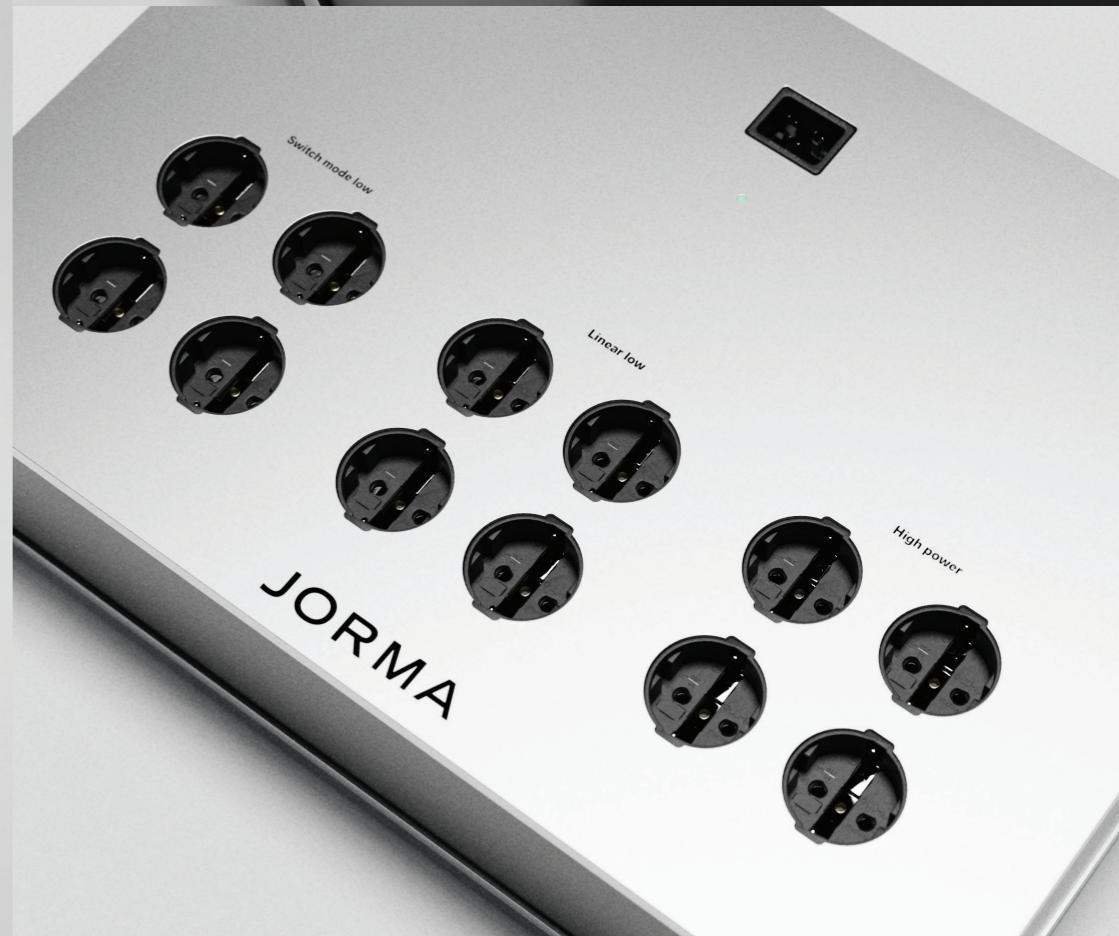

Jorma Power Filter Reference

In the home, mains electricity can be subject to distortion from domestic appliances, local industry and even your neighbours. Jorma Power Filter Reference cleans up your supply, removing noise and direct current to protect your hifi system.

Without this, sound can be harsh, boomy and inconsistent. Jorma Power Filter Reference eliminates unwanted frequencies, leaving an audio signal with clarity and fidelity. Three separate filtered zones allow your entire system to be shielded from mains irregularities and interference between mutual hifi components.

A mains supply free from distortion and surges means more faithful music reproduction. Music is smoother, more pleasant and closer to the original studio recording.

- DC-blocker to prevent boomy bass
- High frequency ripple cancellation
- Mutual interference cancellation
- High-end printed circuit boards
- High current Schottky diodes
- Heavy-weight construction