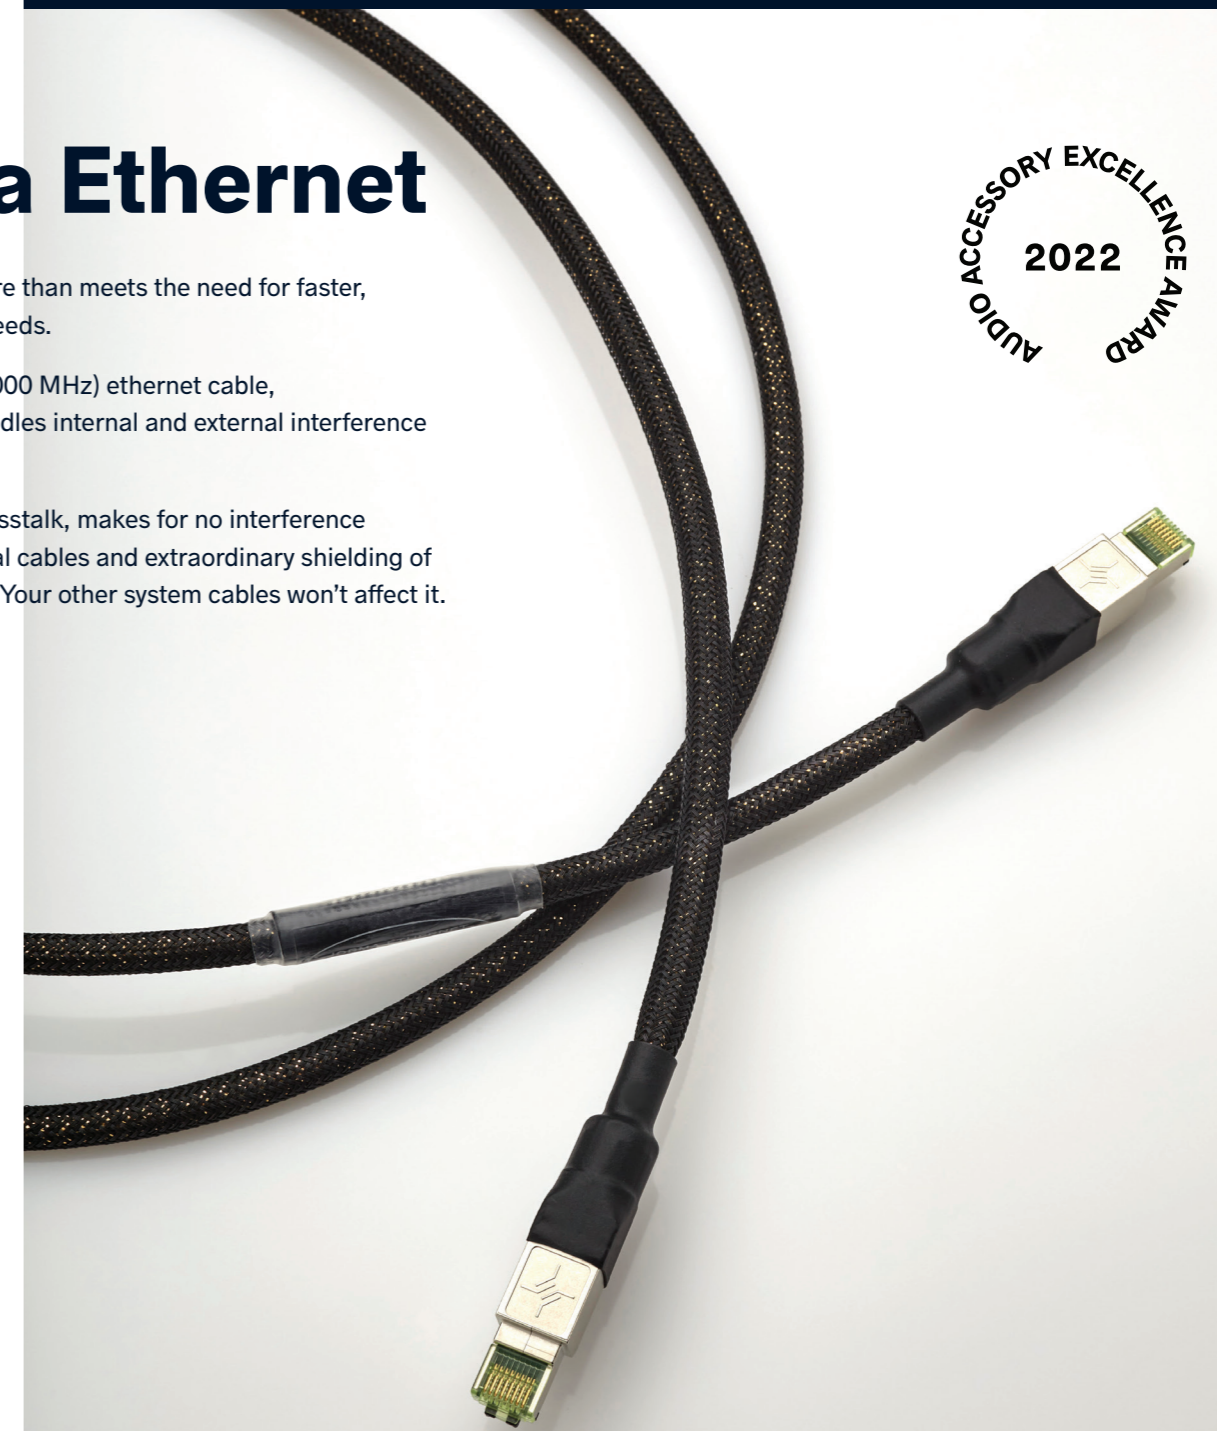

Jorma Ethernet

99.999999% pure oxygen-free Copper

2,000 MHz bandwidth