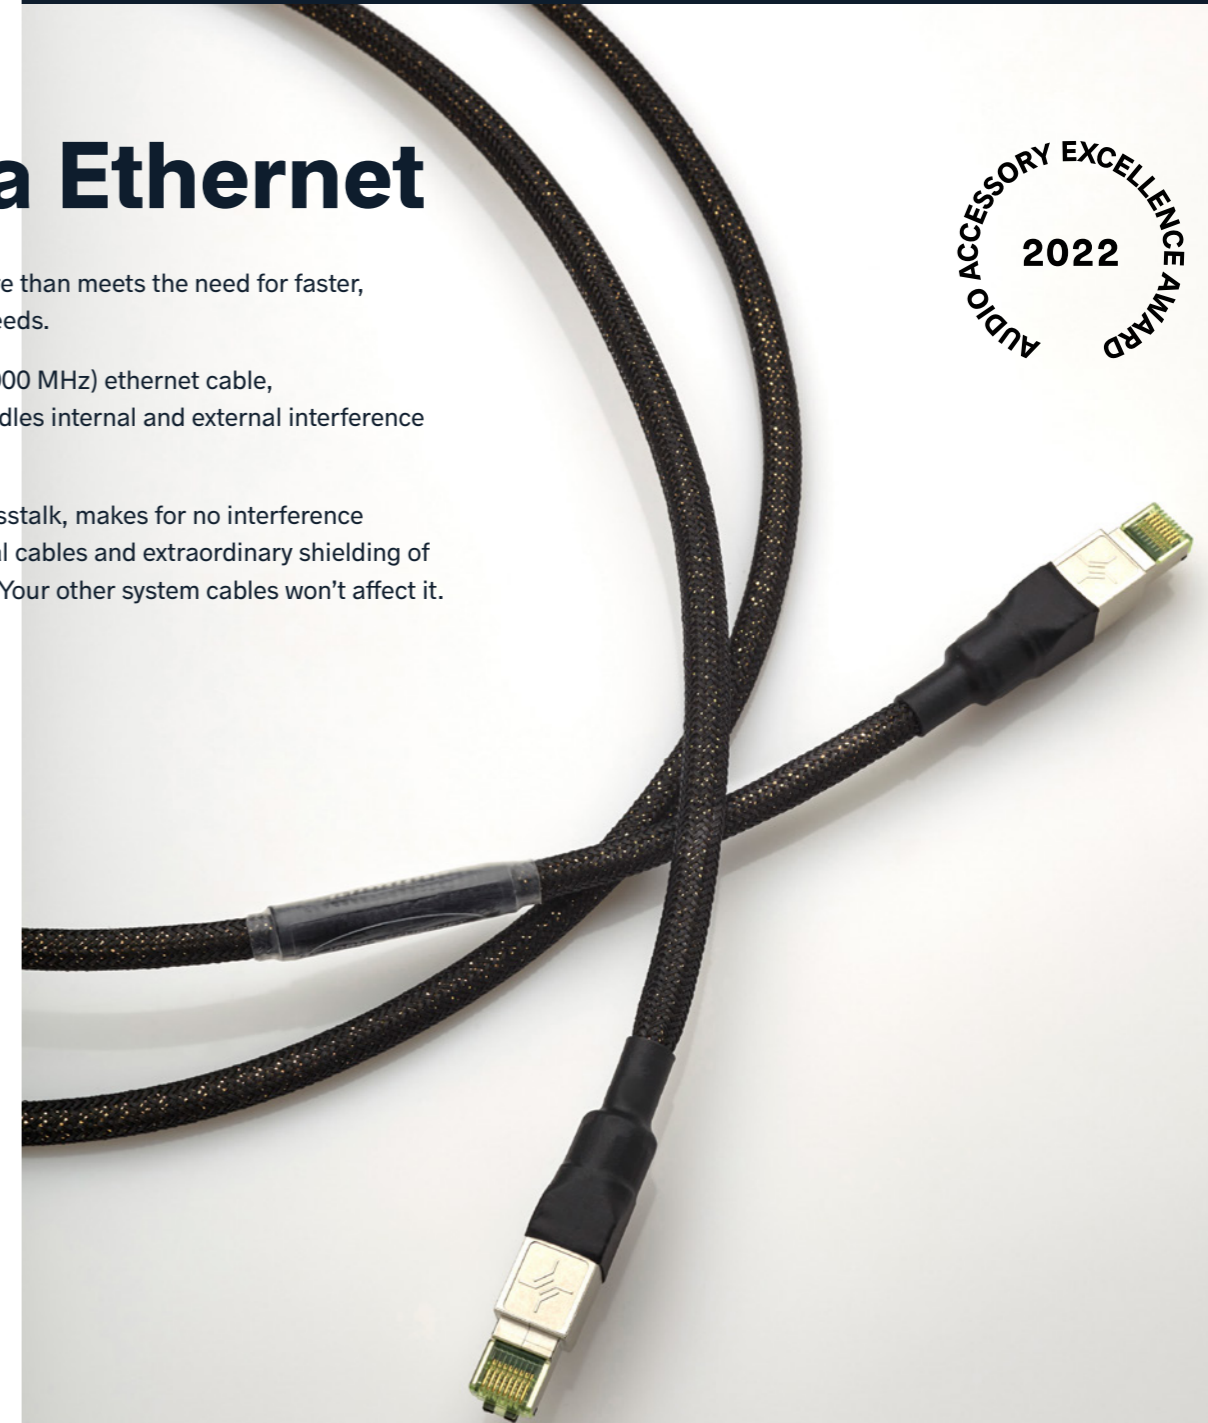

Jorma Ethernet

Jorma Ethernet more than meets the need for faster, cleaner transfer speeds.

Our high speed (2,000 MHz) ethernet cable, Jorma Ethernet handles internal and external interference with ease.

Extremely good crosstalk, makes for no interference between the internal cables and extraordinary shielding of both pair and total. Your other system cables won't affect it.

Jorma Ethernet