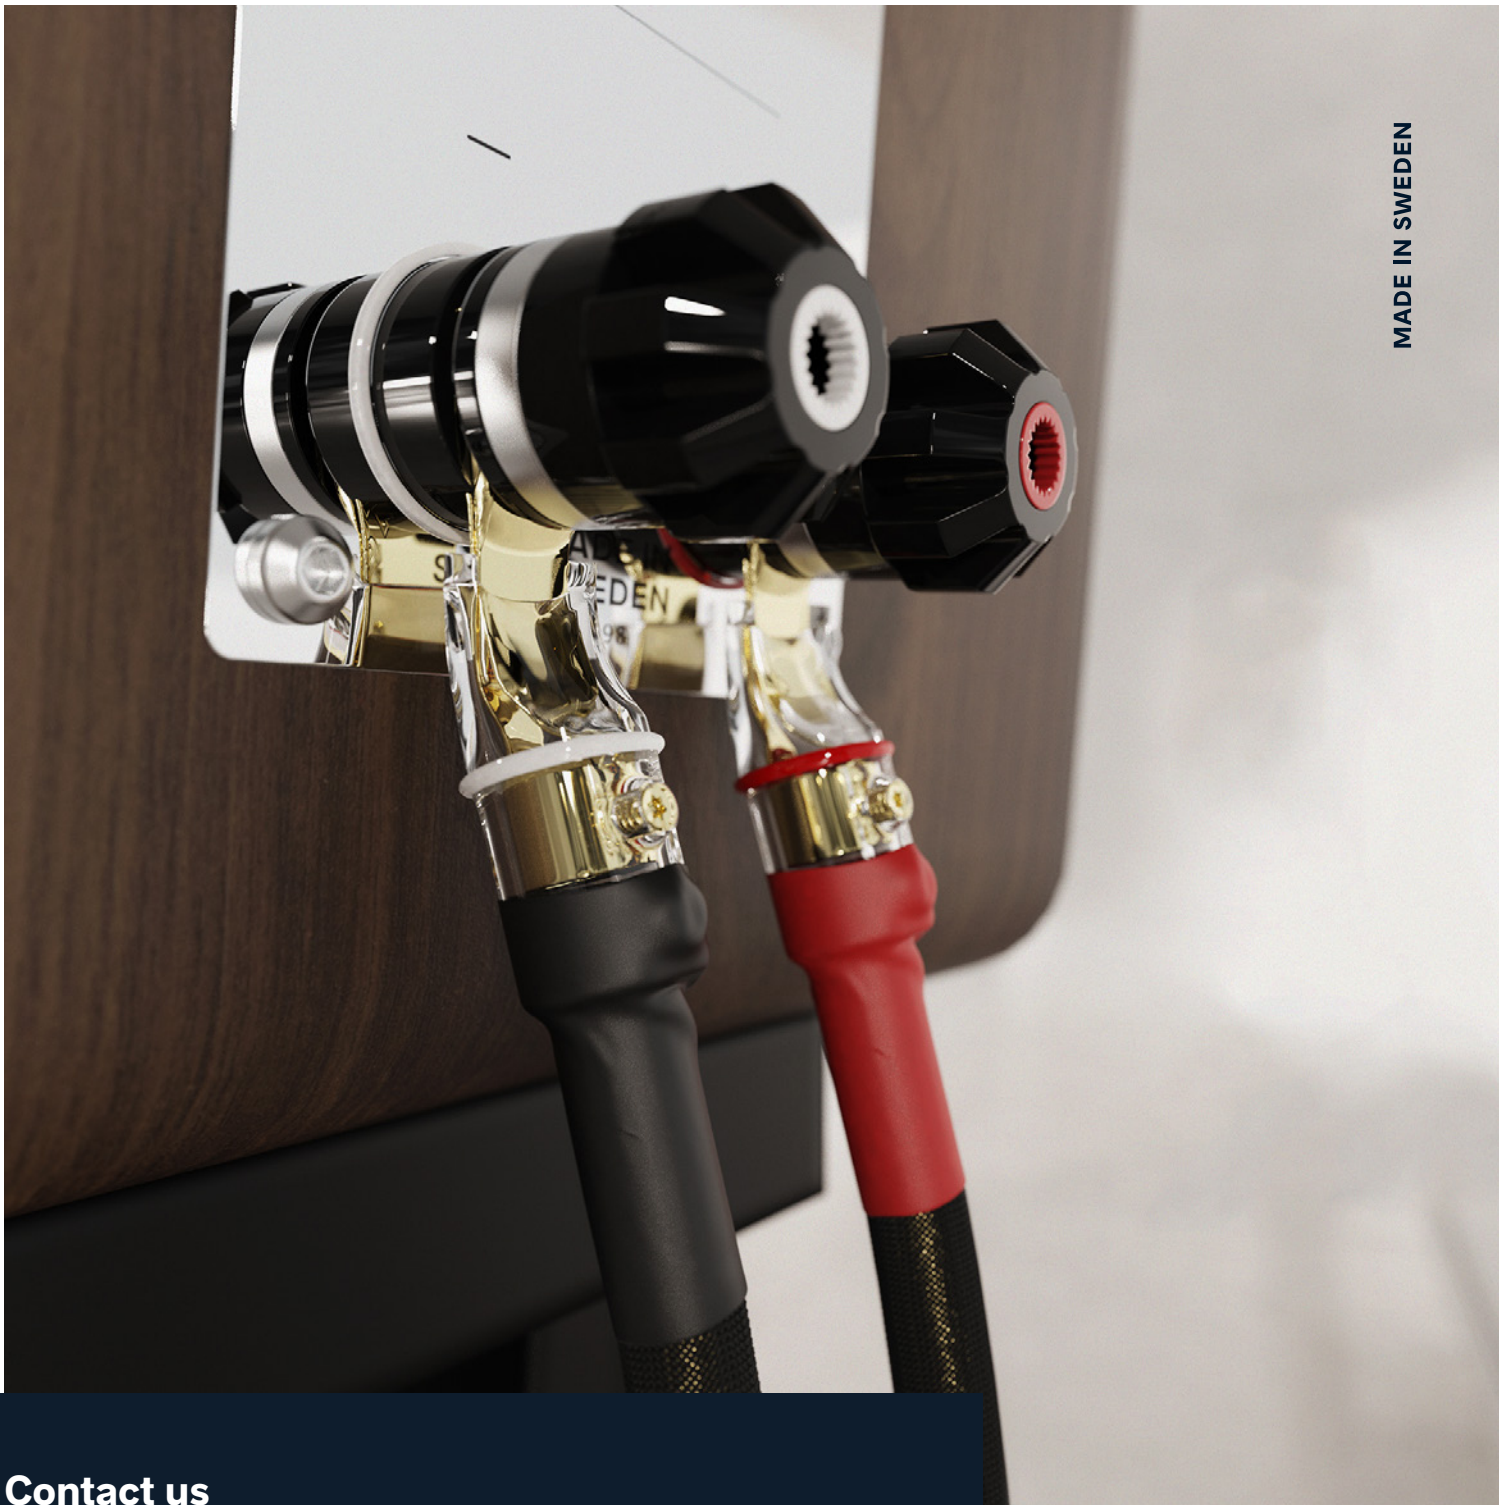

Jorma Ethernet

99.999999% pure oxygen-free Copper

2,000 MHz bandwidth

Feel connected to
your music more
than ever before

MADE IN SWEDEN

Contact us

If you have any questions regarding our products or would like some information.